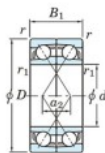

Deep groove ball bearing single row 7217-DF-FY-JTEKT - 7217-DF-FY-JTEKT

<https://www.123bearing.com/bearing-housing/deep-groove-bearing/single-row/7217-df-fy-jtekt>

Boundary dimensions

Wide and bearings Face to face (DF)

Bearing No.	Boundary dimensions (mm)					Basic load ratings (kN)		Fatigue load factor		Limiting speeds (min-1)
	d	D	B	r1 (min)	r1 (min)	Cr	Cor	FO	FO	Grease lub.
7217DF FY	85	150	56	2	-	200	167	9.4	-	4000

PRODUCT FEATURES

Brand	JTEKT
N° Ean13	3616060652621
Inside diameter	85 mm
Outside diameter	150 mm
Thickness	56 mm
Limiting speed	4000 rpm
Dynamic load	200 kN
Static load	167 kN
Packaging	1

contact@123bearing.com