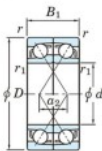

Deep groove ball bearing single row 7217-BDF-FY-JTEKT - 7217-BDF-FY-JTEKT

<https://www.123bearing.com/bearing-housing/deep-groove-bearing/single-row/7217-bdf-fy-jtekt>

Boundary dimensions

(Single row bearings Face to face (FF))

Bearing No.	Boundary dimensions(mm)					Basic load ratings(kN)		Fatigue load factor		Limiting speeds(min-1)	
	d	D	B	r1(min)	r1(max)	Cr	Cor	Ca	f0	Grease lub.	Oil lub.
7217BDF FY	85	150	56	2	-	181	152	8,15	-	3000	-

PRODUCT FEATURES

Brand	JTEKT
N° Ean13	3616060652614
Inside diameter	85 mm
Outside diameter	150 mm
Thickness	56 mm
Limiting speed	3000 rpm
Dynamic load	181 kN
Static load	152 kN
Packaging	1

contact@123bearing.com