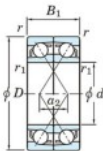

Deep groove ball bearing single row 7017-BDF-FY-JTEKT - 7017-BDF-FY-JTEKT

<https://www.123bearing.com/bearing-housing/deep-groove-bearing/single-row/7017-bdf-fy-jtekt>

Boundary dimensions

Single row bearings Face to face (DF)

Bearing No.	Boundary dimensions(mm)					Basic load ratings(kN)		Fatigue load limit(kN)	factor	Limiting speeds(min-1)
	d	D	B	r (min)	r1 (min)	Cr	C0r			
7017BDF FY	85	130	44	1.1	-	99.2	96.7	4.85	-	3300

PRODUCT FEATURES

Brand	JTEKT
N° Ean13	3616060652577
Inside diameter	85 mm
Inside diameter	3.346" inch
Outside diameter	130 mm
Outside diameter	5.118" inch
Thickness	44 mm
Thickness	1.732" inch
Limiting speed	3300 rpm
Dynamic load	99.2 kN
Static load	96.7 kN
Packaging	1