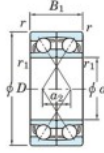

## Deep groove ball bearing single row 7416-DF-FY-JTEKT - 7416-DF-FY-JTEKT

<https://www.123bearing.com/bearing-housing/deep-groove-bearing/single-row/7416-df-fy-jtekt>

Boundary dimensions

Angular ball bearings Face to face (DF)

Bearing No.	Boundary dimensions(mm)					Basic load ratings(kN)		Fatigue load limit(kN)	factor	Limiting speeds(min-1)
	d	D	B	r1(min)	r1(max)	Cr	Cor			
7416DF FY	80	200	96	3	-	391	332	14.4	-	2400

### PRODUCT FEATURES

Brand	JTEKT
N° Ean13	3616060652522
Inside diameter	80 mm
Outside diameter	200 mm
Thickness	96 mm
Limiting speed	2400 rpm
Dynamic load	391 kN
Static load	332 kN
Packaging	1

[contact@123bearing.com](mailto:contact@123bearing.com)