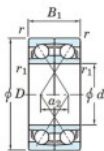

Deep groove ball bearing single row 7416-BDF-FY-JTEKT - 7416-BDF-FY-JTEKT

<https://www.123bearing.com/bearing-housing/deep-groove-bearing/single-row/7416-bdf-fy-jtekt>

Boundary dimensions

Angular ball bearings Face to face (DF)

Bearing No.	Boundary dimensions(mm)					Basic load ratings(kN)		Fatigue load limit(kN)	factor	Limiting speeds(min-1)
	d	D	B	r (mm)	r1 (mm)	Cr	C0r	Cu	f0	Grease lub.
7416BDF FY	80	200	96	3	-	363	307	13.3	-	2100

PRODUCT FEATURES

Brand	JTEKT
N° Ean13	3616060652515
Inside diameter	80 mm
Inside diameter	3.15" inch
Outside diameter	200 mm
Outside diameter	7.874" inch
Thickness	96 mm
Thickness	3.78" inch
Limiting speed	2100 rpm
Dynamic load	363 kN
Static load	307 kN
Packaging	1