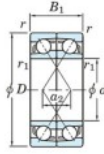

## Deep groove ball bearing single row 7316-DF-FY-JTEKT - 7316-DF-FY-JTEKT

<https://www.123bearing.com/bearing-housing/deep-groove-bearing/single-row/7316-df-fy-jtekt>

Boundary dimensions

123 BEARING

Bearing No.	Boundary dimensions(mm)					Basic load ratings(kN)		Fatigue load factor		Limiting speeds(min-1)
	d	D	B	r1(min)	r1(max)	Cr	Cor	Cu	f0	Grease lub.
7316DF FY	80	170	78	2.1	-	282	218	13.5	-	3800

### PRODUCT FEATURES

Brand	JTEKT
N° Ean13	3616060652492
Inside diameter	80 mm
Outside diameter	170 mm
Thickness	78 mm
Limiting speed	3800 rpm
Dynamic load	282 kN
Static load	218 kN
Packaging	1

[contact@123bearing.com](mailto:contact@123bearing.com)