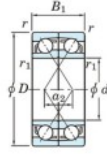

## Deep groove ball bearing single row 7216-DF-FY-JTEKT - 7216-DF-FY-JTEKT

<https://www.123bearing.com/bearing-housing/deep-groove-bearing/single-row/7216-df-fy-jtekt>

Boundary dimensions

Single ball bearings Face to face (DF)

Bearing No.	Boundary dimensions(mm)					Basic load ratings(kN)		Fatigue load limit(kN)	factor	Limiting speeds(min-1)
	d	D	B	r (min)	r1 (min)	Cr	Cor	Col	f0	Grease lub.
7216DF FY	80	140	52	2	-	173	143	8.25	-	4300

## PRODUCT FEATURES

Brand	JTEKT
N° Ean13	3616060652461
Inside diameter	80 mm
Outside diameter	140 mm
Thickness	52 mm
Limiting speed	4300 rpm
Dynamic load	173 kN
Static load	143 kN
Packaging	1

[contact@123bearing.com](mailto:contact@123bearing.com)