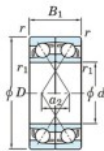

Deep groove ball bearing single row 7016-CDF-FY-JTEKT - 7016-CDF-FY-JTEKT

<https://www.123bearing.com/bearing-housing/deep-groove-bearing/single-row/7016-cdf-fy-jtekt>

Boundary dimensions

Angular contact bearings Face to face (DF)

Bearing No.	Boundary dimensions(mm)					Basic load ratings(kN)		Fatigue load factor		Limiting speeds(min-1)
	d	D	B	r (mm)	r1 (mm)	Cr	Cor	Cu	f0	Grease lub.
7016CDF FY	80	125	44	1.1	-	119	111	6.2	15.7	6400

PRODUCT FEATURES

Brand	JTEKT
N° Ean13	3616060652430
Inside diameter	80 mm
Outside diameter	125 mm
Thickness	44 mm
Limiting speed	6400 rpm
Dynamic load	119 kN
Static load	111 kN
Packaging	1

contact@123bearing.com