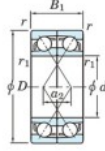

Deep groove ball bearing single row 7016-DF-FY-JTEKT - 7016-DF-FY-JTEKT

<https://www.123bearing.com/bearing-housing/deep-groove-bearing/single-row/7016-df-fy-jtekt>

Boundary dimensions

Angular ball bearings Face to face (DF)

Bearing No.	Boundary dimensions(mm)				Basic load ratings(kN)		Fatigue load limit(kN)	factor	Limiting speeds(min-1)	
	d	D	B	r (mm)	C _r	C _{0r}				
7016DF FY	80	125	44	1.1	-	108	101	5.5	-	4600

PRODUCT FEATURES