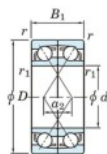

## Deep groove ball bearing single row HAR-016-CDF-JTEKT - HAR-016-CDF-JTEKT

<https://www.123bearing.com/bearing-housing/deep-groove-bearing/single-row/har-016-cdf-jtekt>

Boundary dimensions

Single ball bearings Face to face (FF)

Bearing No.	Boundary dimensions(mm)					Basic load ratings(kN)		Fatigue load factor		Limiting speeds(min-1)
	d	D	B	r1(min)	r1(max)	Cr	Cor	Cu	f0	Grease lub.
HAR016CDF	80	125	44	1.1	-	-	38.5	-	8.4	8200

### PRODUCT FEATURES

Brand	JTEKT
N° Ean13	3616060652409
Inside diameter	80 mm
Outside diameter	125 mm
Thickness	44 mm
Limiting speed	8200 rpm
Static load	38.5 kN
Packaging	1

[contact@123bearing.com](mailto:contact@123bearing.com)