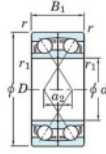

Deep groove ball bearing single row 7315-BDF-FY-JTEKT - 7315-BDF-FY-JTEKT

<https://www.123bearing.com/bearing-housing/deep-groove-bearing/single-row/7315-bdf-fy-jtekt>

Boundary dimensions

Single ball bearings Face to face (FF)

Bearing No.	Boundary dimensions(mm)					Basic load ratings(kN)		Fatigue load factor		Limiting speeds(min-1)
	d	D	B	r1(min)	r1(max)	Cr	Cor	Ca	f0	Grease Lub.
7315BDF FY	75	160	74	2.1	-	239	178	10.7	-	3000

PRODUCT FEATURES

Brand	JTEKT
N° Ean13	3616060652331
Inside diameter	75 mm
Inside diameter	2.953" inch
Outside diameter	160 mm
Outside diameter	6.299" inch
Thickness	74 mm
Thickness	2.913" inch
Limiting speed	3000 rpm
Dynamic load	239 kN
Static load	178 kN
Packaging	1