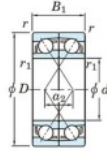

Deep groove ball bearing single row 7215-CDF-FY-JTEKT - 7215-CDF-FY-JTEKT

<https://www.123bearing.com/bearing-housing/deep-groove-bearing/single-row/7215-cdf-fy-jtekt>

Boundary dimensions

Wider ball bearings Face to face (FF)

Bearing No.	Boundary dimensions(mm)					Basic load ratings(kN)		Fatigue load factor		Limiting speeds(min-1)
	d	D	B	r1(min)	r1(max)	Cr	Cor	CU	FO	Grease lub.
7215CDF FY	75	130	50	1.5	-	175	141	8.95	14.6	6400

PRODUCT FEATURES

Brand	JTEKT
N° Ean13	3616060652324
Inside diameter	75 mm
Outside diameter	130 mm
Thickness	50 mm
Limiting speed	6400 rpm
Dynamic load	175 kN
Static load	141 kN
Packaging	1

contact@123bearing.com