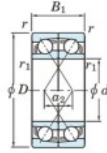

Deep groove ball bearing single row 7215-DF-FY-JTEKT - 7215-DF-FY-JTEKT

<https://www.123bearing.com/bearing-housing/deep-groove-bearing/single-row/7215-df-fy-jtekt>

Boundary dimensions

Single ball bearings Face to face (DF)

Bearing No.	Boundary dimensions(mm)					Basic load ratings(kN)		Fatigue load limit(kN)	factor	Limiting speeds(min-1)
	d	D	B	r (min)	r1 (min)	Cr	C0r	C0r	f0	Grease lub.
7215DF FY	75	130	50	1.5	-	161	130	7.9	-	4600

PRODUCT FEATURES

Brand	JTEKT
N° Ean13	3616060652300
Inside diameter	75 mm
Inside diameter	2.953" inch
Outside diameter	130 mm
Outside diameter	5.118" inch
Thickness	50 mm
Thickness	1.969" inch
Limiting speed	4600 rpm
Dynamic load	161 kN
Static load	130 kN
Packaging	1