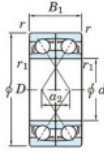

Deep groove ball bearing single row 7015-CDF-FY-JTEKT - 7015-CDF-FY-JTEKT

<https://www.123bearing.com/bearing-housing/deep-groove-bearing/single-row/7015-cdf-fy-jtekt>

Boundary dimensions

Single row bearings Face to face (DF)

Bearing No.	Boundary dimensions(mm)					Basic load ratings(kN)		Fatigue load factor		Limiting speeds(min-1)
	d	D	B	r1(min)	r1(max)	Cr	Cor	Cu	f0	
7015CDF FY	75	115	40	1.1	-	97.6	91.3	5.1	15.9	Grease lub. 6900

PRODUCT FEATURES

Brand	JTEKT
N° Ean13	3616060652287
Inside diameter	75 mm
Outside diameter	115 mm
Thickness	40 mm
Limiting speed	6900 rpm
Dynamic load	97.6 kN
Static load	91.3 kN
Packaging	1

contact@123bearing.com