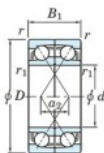

Deep groove ball bearing single row 7015-DF-JTEKT - 7015-DF-JTEKT

<https://www.123bearing.com/bearing-housing/deep-groove-bearing/single-row/7015-df-jtekt>

Boundary dimensions

Single row bearings Face to face (DF)

Bearing No.	Boundary dimensions(mm)					Basic load ratings(kN)		Fatigue load factor		Limiting speeds(min-1)
	d	D	B	r1(min)	r1(max)	Cr	Cor	Ca	f0	Grease lub.
7015DF FY	75	115	40	1.1	-	88.6	83.4	4.5	-	5000

PRODUCT FEATURES

Brand	JTEKT
N° Ean13	3616060652270
Inside diameter	75 mm
Outside diameter	115 mm
Thickness	40 mm
Limiting speed	5000 rpm
Dynamic load	88 kN
Static load	83 kN
Packaging	1

contact@123bearing.com