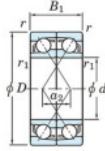

Deep groove ball bearing single row 7414-DF-FY-JTEKT - 7414-DF-FY-JTEKT

<https://www.123bearing.com/bearing-housing/deep-groove-bearing/single-row/7414-df-fy-jtekt>

Boundary dimensions

Angular ball bearings Face to face (DF)

Bearing No.	Boundary dimensions(mm)					Basic load ratings(kN)		Fatigue load factor		Limiting speeds(min-1)
	d	D	B	r (mm)	r1 (mm)	Cr	C0r	Cu	f0	Grease lub.
7414DF FY	70	180	84	3	-	303	230	10.6	-	2700

PRODUCT FEATURES

Brand	JTEKT
N° Ean13	3616060652218
Inside diameter	70 mm
Inside diameter	2.756" inch
Outside diameter	180 mm
Outside diameter	7.087" inch
Thickness	84 mm
Thickness	3.307" inch
Limiting speed	2700 rpm
Dynamic load	303 kN
Static load	230 kN
Packaging	1