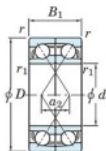

## Deep groove ball bearing single row 7414-BDF-FY-JTEKT - 7414-BDF-FY-JTEKT

<https://www.123bearing.com/bearing-housing/deep-groove-bearing/single-row/7414-bdf-fy-jtekt>

Boundary dimensions

(Single row) bearings Face to face (FF)

Bearing No.	Boundary dimensions(mm)					Basic load ratings(kN)		Fatigue load limit(kN)	factor	Limiting speeds(min-1)
	d	D	B	r1(min)	r1(max)	C <sub>r</sub>	C <sub>0r</sub>	C <sub>u</sub>	F0	Grease lub.
7414BDF FY	70	180	84	3	-	301	237	10.9	-	2300

### PRODUCT FEATURES

Brand	JTEKT
N° Ean13	3616060652201
Inside diameter	70 mm
Outside diameter	180 mm
Thickness	84 mm
Limiting speed	2300 rpm
Dynamic load	301 kN
Static load	237 kN
Packaging	1

[contact@123bearing.com](mailto:contact@123bearing.com)