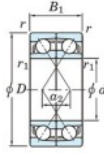

Deep groove ball bearing single row 7314-DF-FY-JTEKT - 7314-DF-FY-JTEKT

<https://www.123bearing.com/bearing-housing/deep-groove-bearing/single-row/7314-df-fy-jtekt>

Boundary dimensions

Angular ball bearings Face to face (DF)

Bearing No.	Boundary dimensions (mm)					Basic load ratings (kN)		Fatigue load limit (kN)	factor	Limiting speeds (min-1)
	d	D	B	r (mm)	r1 (mm)	C _r	C _{0r}	C _{0r}	f ₀	Grease lub.
7314DF FY	70	150	70	2.1	-	239	172	11.4	-	4300

PRODUCT FEATURES

Brand	JTEKT
N° Ean13	3616060652195
Inside diameter	70 mm
Inside diameter	2.756" inch
Outside diameter	150 mm
Outside diameter	5.906" inch
Thickness	70 mm
Thickness	2.756" inch
Limiting speed	4300 rpm
Dynamic load	239 kN
Static load	172 kN
Packaging	1