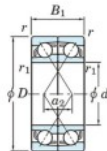

## Deep groove ball bearing single row 7314-CDF-FY-JTEKT - 7314-CDF-FY-JTEKT

<https://www.123bearing.com/bearing-housing/deep-groove-bearing/single-row/7314-cdf-fy-jtekt>

Boundary dimensions

Single ball bearings Face to face (FF)

Bearing No.	Boundary dimensions(mm)					Basic load ratings(kN)		Fatigue load limit(kN)	factor	Limiting speeds(min-1)
	d	D	B	r1(min)	r1(max)	Cr	Co*			
7314BDF FY	70	150	70	2.1	-	219	158	9.8	-	3200

### PRODUCT FEATURES

Brand	JTEKT
N° Ean13	3616060652188
Inside diameter	70 mm
Outside diameter	150 mm
Thickness	70 mm
Limiting speed	3200 rpm
Dynamic load	219 kN
Static load	158 kN
Packaging	1

[contact@123bearing.com](mailto:contact@123bearing.com)