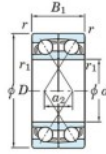

## Deep groove ball bearing single row 7214-CDF-FY-JTEKT - 7214-CDF-FY-JTEKT

<https://www.123bearing.com/bearing-housing/deep-groove-bearing/single-row/7214-cdf-fy-jtekt>

Boundary dimensions

Angular ball bearings Face to face (DF)

Bearing No.	Boundary dimensions(mm)				Basic load ratings(kN)		Fatigue load factor		Limiting speeds(min-1)	
	d	D	B	r1(min)	Cr	Cor	f0	Crmax i/d		
7214CDF FY	70	125	48	1.5	-	154	120	7.75	14.6	6700

### PRODUCT FEATURES

Brand	JTEKT
N° Ean13	3616060652171
Inside diameter	70 mm
Outside diameter	125 mm
Thickness	48 mm
Limiting speed	6700 rpm
Dynamic load	154 kN
Static load	120 kN
Packaging	1

[contact@123bearing.com](mailto:contact@123bearing.com)