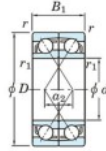

Deep groove ball bearing single row 7214-BDF-FY-JTEKT - 7214-BDF-FY-JTEKT

<https://www.123bearing.com/bearing-housing/deep-groove-bearing/single-row/7214-bdf-fy-jtekt>

Boundary dimensions

Single row bearings Face to face (FF)

| Bearing No. | Boundary dimensions(mm) | | | | | Basic load ratings(kN) | | Fatigue load limit(kN) | factor | Limiting speeds(min-1) |
|-------------|-------------------------|-----|----|---------|---------|------------------------|-----------------|------------------------|----------------|------------------------|
| | d | D | B | r1(min) | r1(max) | C _r | C _{0r} | C _u | f ₀ | Grease lub. |
| 7214BDF FY | 70 | 125 | 48 | 1.5 | - | 128 | 101 | 5.9 | - | 3700 |