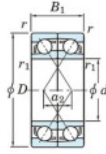

Deep groove ball bearing single row 7014-DF-FY-JTEKT - 7014-DF-FY-JTEKT

<https://www.123bearing.com/bearing-housing/deep-groove-bearing/single-row/7014-df-fy-jtekt>

Boundary dimensions

Single ball bearings Face to face (FF)

Bearing No.	Boundary dimensions(mm)					Basic load ratings(kN)		Fatigue load factor		Limiting speeds(min-1)
	d	D	B	r (min)	r1 (min)	Cr	C0r	f0	f0	Grease lub.
7014DF FY	70	110	40	1.1	-	86.7	78.7	4.3	-	5300

PRODUCT FEATURES

Brand	JTEKT
N° Ean13	3616060652126
Inside diameter	70 mm
Outside diameter	110 mm
Thickness	40 mm
Limiting speed	5300 rpm
Dynamic load	86.7 kN
Static load	78.7 kN
Packaging	1

contact@123bearing.com