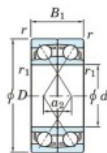

Deep groove ball bearing single row 7014-BDF-FY-JTEKT - 7014-BDF-FY-JTEKT

<https://www.123bearing.com/bearing-housing/deep-groove-bearing/single-row/7014-bdf-fy-jtekt>

Boundary dimensions

40 mm ball bearings Face to face (FF)

Bearing No.	Boundary dimensions(mm)					Basic load ratings(kN)		Fatigue load limit(kN) C ₁₀	factor f0	Limiting speeds(min-1) Grease lub.
	d	D	B	r1(min)	r1(max)	Cr	C0r			
7014BDF FY	70	110	40	1.1	-	77.7	71.1	3.75	-	4000

PRODUCT FEATURES

Brand	JTEKT
N° Ean13	3616060652119
Inside diameter	70 mm
Outside diameter	110 mm
Thickness	40 mm
Limiting speed	4000 rpm
Dynamic load	77.7 kN
Static load	71.1 kN
Packaging	1

contact@123bearing.com