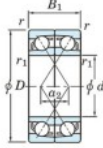

## Deep groove ball bearing single row HAR-014-CDF-JTEKT - HAR-014-CDF-JTEKT

<https://www.123bearing.com/bearing-housing/deep-groove-bearing/single-row/har-014-cdf-jtekt>

Boundary dimensions

Single row bearings Face to face (DF)

Bearing No.	Boundary dimensions(mm)				Basic load ratings(kN)		Fatigue load limit(kN)	factor	Limiting speeds(min-1)
	d	D	B	r (mm)	Cr	Cor	Cu	f0	Grease Lub.
HAR014CDF	70	110	40	1.1	-	30.9	-	8.4	9800

## PRODUCT FEATURES

Brand	JTEKT
N° Ean13	3616060652102
Inside diameter	70 mm
Outside diameter	110 mm
Thickness	40 mm
Limiting speed	9800 rpm
Static load	30.9 kN
Packaging	1

[contact@123bearing.com](mailto:contact@123bearing.com)