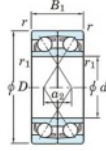

Deep groove ball bearing single row 7313-CDF-FY-JTEKT - 7313-CDF-FY-JTEKT

<https://www.123bearing.com/bearing-housing/deep-groove-bearing/single-row/7313-cdf-fy-jtekt>

Boundary dimensions

Single ball bearings Face to face (FF)

Bearing No.	Boundary dimensions(mm)					Basic load ratings(kN)		Fatigue load limit(kN)		factor f0	Limiting speeds(min-1) Grease lub.
	d	D	B	r1(min)	r1(max)	Cr	Cor	Cu	fu		
7313CDF FY	65	140	66	2.1	-	228	161	11.8	13.4		6300

PRODUCT FEATURES

Brand	JTEKT
N° Ean13	3616060652058
Inside diameter	65 mm
Inside diameter	2.559" inch
Outside diameter	140 mm
Outside diameter	5.512" inch
Thickness	66 mm
Thickness	2.598" inch
Limiting speed	6300 rpm
Dynamic load	228 kN
Static load	161 kN
Packaging	1