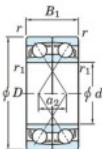

Deep groove ball bearing single row 7313-BDF-FY-JTEKT - 7313-BDF-FY-JTEKT

<https://www.123bearing.com/bearing-housing/deep-groove-bearing/single-row/7313-bdf-fy-jtekt>

Boundary dimensions

(Angles ball bearings Face to face (BF))

Bearing No.	Boundary dimensions(mm)					Basic load ratings(kN)		Fatigue load factor		Limiting speeds(min-1)
	d	D	B	r1(min)	r1(max)	C _r	C _{0r}	C _u	f ₀	Grease lub.
7313BDF FY	65	140	66	2.1	-	195	139	8.9	-	3500

PRODUCT FEATURES

Brand	JTEKT
N° Ean13	3616060652034
Inside diameter	65 mm
Outside diameter	140 mm
Thickness	66 mm
Limiting speed	3500 rpm
Dynamic load	195 kN
Static load	139 kN
Packaging	1

contact@123bearing.com