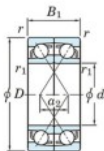

Deep groove ball bearing single row 7213-CDF-FY-JTEKT - 7213-CDF-FY-JTEKT

<https://www.123bearing.com/bearing-housing/deep-groove-bearing/single-row/7213-cdf-fy-jtekt>

Boundary dimensions

Single ball bearings Face to face (FF)

Bearing No.	Boundary dimensions(mm)					Basic load ratings(kN)		Fatigue load factor		Limiting speeds(min-1)
	d	D	B	r1(min)	r1(max)	Cr	Cor	fu	f0	Grease lub.
7213CDF FY	65	120	46	1.5	-	148	117	7.6	14.6	7100

PRODUCT FEATURES

Brand	JTEKT
N° Ean13	3616060652027
Inside diameter	65 mm
Outside diameter	120 mm
Thickness	46 mm
Limiting speed	7100 rpm
Dynamic load	148 kN
Static load	117 kN
Packaging	1

contact@123bearing.com