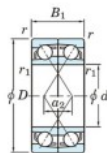

Deep groove ball bearing single row 7013-DF-FY-JTEKT - 7013-DF-FY-JTEKT

<https://www.123bearing.com/bearing-housing/deep-groove-bearing/single-row/7013-df-fy-jtekt>

Boundary dimensions

Single row bearings Face to face (FF)

Bearing No.	Boundary dimensions(mm)					Basic load ratings(kN)		Fatigue load limit(kN)	factor	Limiting speeds(min-1)
	d	D	B	r1(min)	r1(max)	Cr	Cor	Cor	f0	Grease lub.
7013BDF FY	65	100	36	1.1	-	61.2	56.6	2.95	-	4300

PRODUCT FEATURES

Brand	JTEKT
N° Ean13	3616060651983
Inside diameter	65 mm
Inside diameter	2.559" inch
Outside diameter	100 mm
Outside diameter	3.937" inch
Thickness	36 mm
Thickness	1.417" inch
Limiting speed	5800 rpm
Dynamic load	68.3 kN
Static load	62.8 kN
Packaging	1