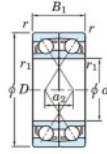

Deep groove ball bearing single row 7013-BDF-FY-JTEKT - 7013-BDF-FY-JTEKT

<https://www.123bearing.com/bearing-housing/deep-groove-bearing/single-row/7013-bdf-fy-jtekt>

Boundary dimensions

Single row bearings Face to face (FF)

Bearing No.	Boundary dimensions(mm)					Basic load ratings(kN)		Fatigue load limit(kN)	factor	Limiting speeds(min-1)
	d	D	B	r1(min)	r1(max)	Cr	Cor	Cur	f0	Grease lub.
7013BDF FY	65	100	36	1.1	-	61.2	56.6	2.95	-	4300

PRODUCT FEATURES

Brand	JTEKT
N° Ean13	3616060651976
Inside diameter	65 mm
Inside diameter	2.559" inch
Outside diameter	100 mm
Outside diameter	3.937" inch
Thickness	36 mm
Thickness	1.417" inch
Limiting speed	4300 rpm
Dynamic load	61.2 kN
Static load	56.6 kN
Packaging	1