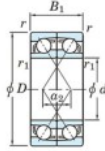

## Deep groove ball bearing single row HAR-013-CDF-JTEKT - HAR-013-CDF-JTEKT

<https://www.123bearing.com/bearing-housing/deep-groove-bearing/single-row/har-013-cdf-jtekt>

Boundary dimensions

Angular ball bearings Face to face (DF)

Bearing No.	Boundary dimensions(mm)					Basic load ratings(kN)		Fatigue load limit(kN)	factor	Limiting speeds(min-1)
	d	D	B	r1(min)	r1(max)	Cr	Cor	Cu	f0	Grease lub.
HAR013CDF	65	100	36	1.1	-	-	23.5	-	8.5	11000

## PRODUCT FEATURES

Brand	JTEKT
N° Ean13	3616060651969
Inside diameter	65 mm
Outside diameter	100 mm
Thickness	36 mm
Limiting speed	11000 rpm
Static load	23.5 kN
Packaging	1

[contact@123bearing.com](mailto:contact@123bearing.com)