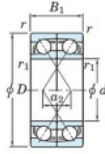

Deep groove ball bearing single row 7312-CDF-FY-JTEKT - 7312-CDF-FY-JTEKT

<https://www.123bearing.com/bearing-housing/deep-groove-bearing/single-row/7312-cdf-fy-jtekt>

Boundary dimensions

4 Wide ball bearings Face to face (FF)

Bearing No.	Boundary dimensions(mm)					Basic load ratings(kN)		Fatigue load factor		Limiting speeds(min-1)
	d	D	B	r1(min)	r1(max)	Cr	C0r	Ca	f0	Grease lub.
7312CDF FY	60	130	62	2.1	-	201	141	10.5	13.4	6800