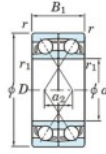

Deep groove ball bearing single row 7312-DF-FY-JTEKT - 7312-DF-FY-JTEKT

<https://www.123bearing.com/bearing-housing/deep-groove-bearing/single-row/7312-df-fy-jtekt>

Boundary dimensions

Single row bearings Face to face (DF)

Bearing No.	Boundary dimensions (mm)					Basic load ratings (kN)		Fatigue load limit (kN) C_{10}	factor f_0	Limiting speeds (min ⁻¹) Grease lub.
	d	D	B	r1 (min)	r2 (min)	C_r	C_{0r}			
7312DF FY	60	130	62	2.1	-	188	131	9.15	-	5000

PRODUCT FEATURES

Brand	JTEKT
N° Ean13	3616060651907
Inside diameter	60 mm
Outside diameter	130 mm
Thickness	62 mm
Limiting speed	5000 rpm
Dynamic load	188 kN
Static load	131 kN
Packaging	1

contact@123bearing.com