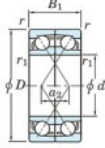

## Deep groove ball bearing single row 7212-CDF-FY-JTEKT - 7212-CDF-FY-JTEKT

<https://www.123bearing.com/bearing-housing/deep-groove-bearing/single-row/7212-cdf-fy-jtekt>

Boundary dimensions

(Angular ball bearings Face to face (DF))

Bearing No.	Boundary dimensions(mm)					Basic load ratings(kN)		Fatigue load factor		Limiting speeds(min-1)
	d	D	B	r (mm)	r1 (mm)	Cr	C0r	Cu	f0	Grease Lub.
7212CDF FY	60	110	44	1.5	-	130	99	6.45	14.5	7500

### PRODUCT FEATURES

Brand	JTEKT
N° Ean13	3616060651884
Inside diameter	60 mm
Outside diameter	110 mm
Thickness	44 mm
Limiting speed	7500 rpm
Dynamic load	130 kN
Static load	99 kN
Packaging	1

[contact@123bearing.com](mailto:contact@123bearing.com)