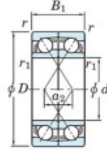

## Deep groove ball bearing single row 7212-DF-FY-JTEKT - 7212-DF-FY-JTEKT

<https://www.123bearing.com/bearing-housing/deep-groove-bearing/single-row/7212-df-fy-jtekt>

Boundary dimensions

Single ball bearings Face to face (DF)

Bearing No.	Boundary dimensions(mm)					Basic load ratings(kN)			Fatigue load factor	Limiting speeds(min-1)
	d	D	B	r1(mm)	r1(min)	C <sub>r</sub>	C <sub>0r</sub>	C <sub>u</sub>	f <sub>0</sub>	Grease lub.
7212DF FY	60	110	44	1.5	-	120	91.5	5.65	-	5500

## PRODUCT FEATURES

Brand	JTEKT
N° Ean13	3616060651877
Inside diameter	60 mm
Outside diameter	110 mm
Thickness	44 mm
Limiting speed	5500 rpm
Dynamic load	120 kN
Static load	91.5 kN
Packaging	1

[contact@123bearing.com](mailto:contact@123bearing.com)