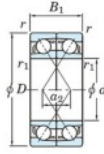

Deep groove ball bearing single row 7212-BDF-FY-JTEKT - 7212-BDF-FY-JTEKT

<https://www.123bearing.com/bearing-housing/deep-groove-bearing/single-row/7212-bdf-fy-jtekt>

Boundary dimensions

For single row bearings Face to face (FF)

Bearing No.	Boundary dimensions(mm)					Basic load ratings(kN)		Fatigue	load	factor	Limiting
	d	D	B	r1(min)	r1(max)	Cr	Cor	limit(kN)	CU	F0	speeds(min-1)
7212BDF FY	60	110	44	1.5	-	108	83.3	4.9	-	-	4100

PRODUCT FEATURES

Brand	JTEKT
N° Ean13	3616060651860
Inside diameter	60 mm
Outside diameter	110 mm
Thickness	44 mm
Limiting speed	4100 rpm
Dynamic load	108 kN
Static load	83.3 kN
Packaging	1

contact@123bearing.com