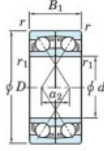

Deep groove ball bearing single row 7012-CDF-FY-JTEKT - 7012-CDF-FY-JTEKT

<https://www.123bearing.com/bearing-housing/deep-groove-bearing/single-row/7012-cdf-fy-jtekt>

Boundary dimensions

Angular ball bearings Face to face (FF)

Bearing No.	Boundary dimensions(mm)					Basic load ratings(kN)				Fatigue load factor		Limiting speeds(min-1)
	d	D	B	r1(min)	r1(max)	Cr	Cor	Cu	F0	F0	Grease Lub.	
7012CDF FY	60	95	36	1.1	-	71.2	61.3	3.5	15.7		8500	

PRODUCT FEATURES

Brand	JTEKT
N° Ean13	3616060651853
Inside diameter	60 mm
Outside diameter	95 mm
Thickness	36 mm
Limiting speed	8500 rpm
Dynamic load	71.2 kN
Static load	61.3 kN
Packaging	1

contact@123bearing.com