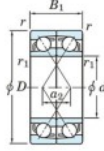

## Deep groove ball bearing single row 7012-DF-FY-JTEKT - 7012-DF-FY-JTEKT

<https://www.123bearing.com/bearing-housing/deep-groove-bearing/single-row/7012-df-fy-jtekt>

Boundary dimensions

Single row bearings Face to face (DF)

Bearing No.	Boundary dimensions(mm)					Basic load ratings(kN)		Fatigue load factor		Limiting speeds(min-1)
	d	D	B	r1(min)	r1(max)	Cr	Cor	Cu	f0	
7012DF FY	60	95	36	1.1	-	64.8	56.1	3.1	-	6200

### PRODUCT FEATURES

Brand	JTEKT
N° Ean13	3616060651846
Inside diameter	60 mm
Outside diameter	95 mm
Thickness	36 mm
Limiting speed	6200 rpm
Dynamic load	64.8 kN
Static load	56.1 kN
Packaging	1

[contact@123bearing.com](mailto:contact@123bearing.com)