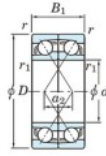

Deep groove ball bearing single row 7012-BDF-FY-JTEKT - 7012-BDF-FY-JTEKT

<https://www.123bearing.com/bearing-housing/deep-groove-bearing/single-row/7012-bdf-fy-jtekt>

Boundary dimensions

Two ball bearings Face to face (2F)

Bearing No.	Boundary dimensions (mm)					Basic load ratings (kN)		Fatigue load limit (kN) C ₁₀	factor f0	Limiting speeds (min ⁻¹) Grease lub.
	d	D	B	r1 (min)	r1 (min)	Cr	C0r			
7012BDF FY	60	95	36	1.1	-	58.1	50.7	2.7	-	4600

PRODUCT FEATURES

Brand	JTEKT
N° Ean13	3616060651839
Inside diameter	60 mm
Outside diameter	95 mm
Thickness	36 mm
Limiting speed	4600 rpm
Dynamic load	58.1 kN
Static load	50.7 kN
Packaging	1

contact@123bearing.com