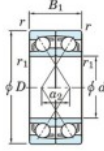

Deep groove ball bearing single row 7912-CDF-FY-JTEKT - 7912-CDF-FY-JTEKT

<https://www.123bearing.com/bearing-housing/deep-groove-bearing/single-row/7912-cdf-fy-jtekt>

Boundary dimensions

Original ball bearings Face to face (DF)

Bearing No.	Boundary dimensions (mm)					Basic load ratings (kN)		Fatigue load factor		Limiting speeds (min-1)
	d	D	B	r (min)	r1 (min)	Cr	Cor	Du	f0	Grease lub.
7912CDF FY	60	85	26	1	-	47.2	43.6	2.35	16.3	9100

PRODUCT FEATURES

Brand	JTEKT
N° Ean13	3616060651815
Inside diameter	60 mm
Inside diameter	2.362" inch
Outside diameter	85 mm
Outside diameter	3.346" inch
Thickness	26 mm
Thickness	1.024" inch
Limiting speed	9100 rpm
Dynamic load	47.2 kN
Static load	43.6 kN
Packaging	1