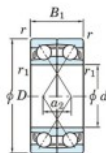

Deep groove ball bearing single row 7411-DF-FY-JTEKT - 7411-DF-FY-JTEKT

<https://www.123bearing.com/bearing-housing/deep-groove-bearing/single-row/7411-df-fy-jtekt>

Boundary dimensions

Single ball bearings Face to face (DF)

Bearing No.	Boundary dimensions(mm)					Basic load ratings(kN)		Fatigue load limit(kN)	factor	Limiting speeds(min-1)
	d	D	B	r1(min)	r1(max)	Cr	Cor	C0r	f0	Grease lub.
7411DF FY	55	140	66	2.1	-	241	165	12.8	-	3500