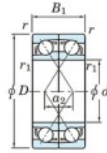

Deep groove ball bearing single row 7411-BDF-FY-JTEKT - 7411-BDF-FY-JTEKT

<https://www.123bearing.com/bearing-housing/deep-groove-bearing/single-row/7411-bdf-fy-jtekt>

Boundary dimensions

Single row bearings Face to face (FF)

Bearing No.	Boundary dimensions (mm)					Basic load ratings (kN)		Fatigue load factor		Limiting speeds (min ⁻¹)
	d	D	B	r (min)	r1 (min)	Cr	Cor	Cu	f0	Grease lub.
7411BDF FY	55	140	66	2.1	-	224	153	11	-	3000