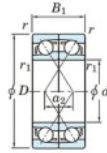

Deep groove ball bearing single row 7411-BDF-FY-JTEKT - 7411-BDF-FY-JTEKT

<https://www.123bearing.com/bearing-housing/deep-groove-bearing/single-row/7411-bdf-fy-jtekt>

Boundary dimensions

Single row bearings Face to face (FF)

Bearing No.	Boundary dimensions (mm)					Basic load ratings (kN)		Fatigue load factor		Limiting speeds (min ⁻¹)
	d	D	B	r (min)	r1 (min)	Cr	Cor	Ca	f0	Grease lub.
7411BDF FY	55	140	66	2.1	-	224	153	11	-	3000