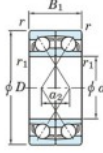

Deep groove ball bearing single row 7311-CDF-FY-JTEKT - 7311-CDF-FY-JTEKT

<https://www.123bearing.com/bearing-housing/deep-groove-bearing/single-row/7311-cdf-fy-jtekt>

Boundary dimensions

Angular ball bearings Face to face (DF)

Bearing No.	Boundary dimensions (mm)					Basic load ratings (kN)		Fatigue load factor		Limiting speeds (min ⁻¹)
	d	D	B	r (min)	r1 (min)	Cr	Cor	f0	f0	Grease lub.
7311DF FY	55	120	58	2	-	164	113	7.9	-	5400

PRODUCT FEATURES

Brand	JTEKT
N° Ean13	3616060651778
Inside diameter	55 mm
Outside diameter	120 mm
Thickness	58 mm
Limiting speed	7400 rpm
Dynamic load	176 kN
Static load	121 kN
Packaging	1

contact@123bearing.com