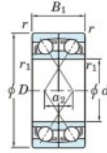

Deep groove ball bearing single row 7311-BDF-FY-JTEKT - 7311-BDF-FY-JTEKT

<https://www.123bearing.com/bearing-housing/deep-groove-bearing/single-row/7311-bdf-fy-jtekt>

Boundary dimensions

Single row bearings Face to face (FF)

Bearing No.	Boundary dimensions(mm)					Basic load ratings(kN)		Fatigue load limit(kN) C ₁₀	factor f ₀	Limiting speeds(min-1) Grease lub.
	d	D	B	r (min)	r1 (min)	C _r	C _{0r}			
7311BDF FY	55	120	58	2	-	151	104	6.8	-	4000

PRODUCT FEATURES

Brand	JTEKT
N° Ean13	3616060651754
Inside diameter	55 mm
Inside diameter	2.165" inch
Outside diameter	120 mm
Outside diameter	4.724" inch
Thickness	58 mm
Thickness	2.283" inch
Limiting speed	4000 rpm
Dynamic load	151 kN
Static load	104 kN
Packaging	1