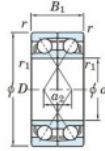

Deep groove ball bearing single row 7211-DF-FY-JTEKT - 7211-DF-FY-JTEKT

<https://www.123bearing.com/bearing-housing/deep-groove-bearing/single-row/7211-df-fy-jtekt>

Boundary dimensions

40° guide ball bearings Face to face (DF)

Bearing No.	Boundary dimensions(mm)					Basic load ratings(kN)		Fatigue load factor		Limiting speeds(min-1)
	d	D	B	r(mm)	r1(mm)	Cr	Cor	Cu	f0	Grease lub.
7211DF FY	55	100	42	1.5	-	98.9	74.2	4.6	-	6100

PRODUCT FEATURES