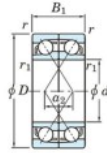

## Deep groove ball bearing single row 7911-CDF-FY-JTEKT - 7911-CDF-FY-JTEKT

<https://www.123bearing.com/bearing-housing/deep-groove-bearing/single-row/7911-cdf-fy-jtekt>

Boundary dimensions

Single ball bearings Face to face (DF)

Bearing No.	Boundary dimensions(mm)					Basic load ratings(kN)		Fatigue load limit(kN) C <sub>10</sub>	factor f <sub>0</sub>	Limiting speeds(min-1) Grease lub.
	d	D	B	r1(min)	r1(max)	C <sub>r</sub>	C <sub>0r</sub>			
7911CDF FY	55	80	26	1	-	40	37	1.95	16.3	10000

## PRODUCT FEATURES

Brand	JTEKT
N° Ean13	3616060651679
Inside diameter	55 mm
Inside diameter	2.165" inch
Outside diameter	80 mm
Outside diameter	3.15" inch
Thickness	26 mm
Thickness	1.024" inch
Limiting speed	10000 rpm
Dynamic load	40 kN
Static load	37 kN
Packaging	1