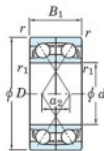

Deep groove ball bearing single row 7410-BDF-FY-JTEKT - 7410-BDF-FY-JTEKT

<https://www.123bearing.com/bearing-housing/deep-groove-bearing/single-row/7410-bdf-fy-jtekt>

Boundary dimensions

Single ball bearings Face to face (FF)

| Bearing No. | Boundary dimensions(mm) | | | | | Basic load ratings(kN) | | Fatigue load limit(kN) C ₁₀ | factor f0 | Limiting speeds(min-1) Grease lub. |
|-------------|-------------------------|-----|----|---------|---------|------------------------|-----|---|--------------|---------------------------------------|
| | d | D | B | r1(min) | r1(max) | Cr | C0r | | | |
| 7410BDF FY | 50 | 130 | 62 | 2.1 | - | 183 | 121 | 8.45 | - | 3300 |