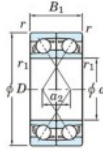

## Deep groove ball bearing single row 7210-CDF-FY-JTEKT - 7210-CDF-FY-JTEKT

<https://www.123bearing.com/bearing-housing/deep-groove-bearing/single-row/7210-cdf-fy-jtekt>

Boundary dimensions

Angular ball bearings Face to face (DF)

Bearing No.	Boundary dimensions(mm)					Basic load ratings(kN)		Fatigue load factor		Limiting speeds(min-1)
	d	D	B	r1(min)	r2(min)	Cr	Cor	f0	f0	Grease Lub.
7210CDF FY	50	90	40	1.1	-	86.9	63.6	4.1	14.6	9400

## PRODUCT FEATURES

Brand	JTEKT
N° Ean13	3616060651600
Inside diameter	50 mm
Inside diameter	1.969" inch
Outside diameter	90 mm
Outside diameter	3.543" inch
Thickness	40 mm
Thickness	1.575" inch
Limiting speed	9400 rpm
Dynamic load	86.9 kN
Static load	63.6 kN
Packaging	1