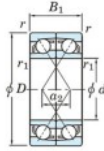

## Deep groove ball bearing single row 7210-BDF-FY-JTEKT - 7210-BDF-FY-JTEKT

<https://www.123bearing.com/bearing-housing/deep-groove-bearing/single-row/7210-bdf-fy-jtekt>

Boundary dimensions

Angular ball bearings Face to face (FF)

Bearing No.	Boundary dimensions(mm)					Basic load ratings(kN)		Fatigue load factor		Limiting speeds(min-1)
	d	D	B	r (mm)	r1 (mm)	Cr	Cor	Cu	f0	Grease lub.
7210BDF FY	50	90	40	1.1	-	72.5	53.5	3.15	-	5100

## PRODUCT FEATURES

Brand	JTEKT
N° Ean13	3616060651587
Inside diameter	50 mm
Inside diameter	1.969" inch
Outside diameter	90 mm
Outside diameter	3.543" inch
Thickness	40 mm
Thickness	1.575" inch
Limiting speed	5100 rpm
Dynamic load	72.5 kN
Static load	53.5 kN
Packaging	1