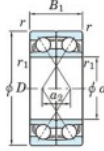

Deep groove ball bearing single row 7010-DF-FY-JTEKT - 7010-DF-FY-JTEKT

<https://www.123bearing.com/bearing-housing/deep-groove-bearing/single-row/7010-df-fy-jtekt>

Boundary dimensions

Angular ball bearings Face to face (DF)

Bearing No.	Boundary dimensions (mm)					Basic load ratings (kN)		Fatigue load limit (kN)	factor	Limiting speeds (min-1)
	d	D	B	r1 (min)	r1 (min)	Cr	Cor			
7010DF FY	50	80	32	1	-	48	40.2	2.2	-	7300

PRODUCT FEATURES