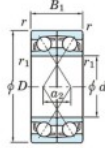

## Deep groove ball bearing single row 7409-DF-FY-JTEKT - 7409-DF-FY-JTEKT

<https://www.123bearing.com/bearing-housing/deep-groove-bearing/single-row/7409-df-fy-jtekt>

Boundary dimensions

4-groove ball bearings Face to face (DF)

Bearing No.	Boundary dimensions(mm)					Basic load ratings(kN)		Fatigue load factor		Limiting speeds(min-1)
	d	D	B	r (mm)	r1 (mm)	Cr	Cor	Cu	f0	Grease lub.
7409DF FY	45	120	58	2	-	173	108	8.35	-	4200

## PRODUCT FEATURES

Brand	JTEKT
N° Ean13	3616060651518
Inside diameter	45 mm
Outside diameter	120 mm
Thickness	58 mm
Limiting speed	4200 rpm
Dynamic load	173 kN
Static load	108 kN
Packaging	1

[contact@123bearing.com](mailto:contact@123bearing.com)